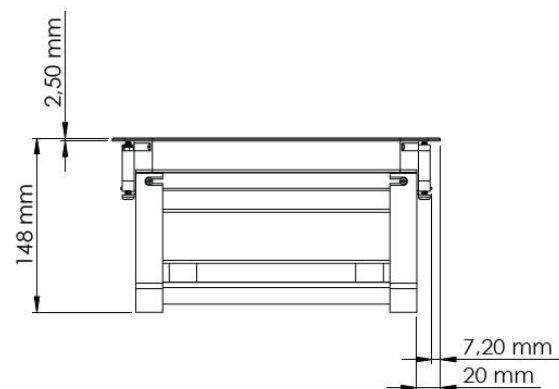

WingsPremium 3

Base devices (UnderDesk) variants

Size	Devices dimension
	L (mm)
3	233,50