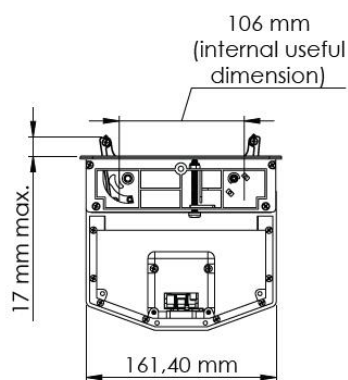

WingsPremium 3

Base devices (UnderDesk) variants

Size	Devices dimension
	L (mm)
3	233,50