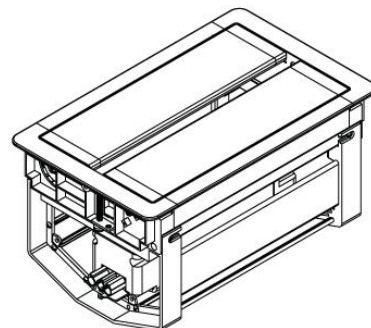

WingsPremium 3

Base devices (UnderDesk) variants

Size	Devices dimension
	L (mm)
3	233,50