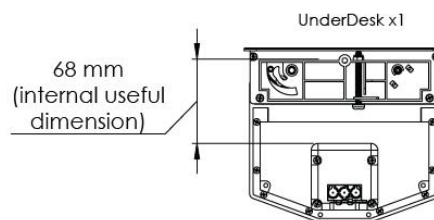

WingsPremium 3

Base devices (UnderDesk) variants

Size	Devices dimension
	L (mm)
3	233,50