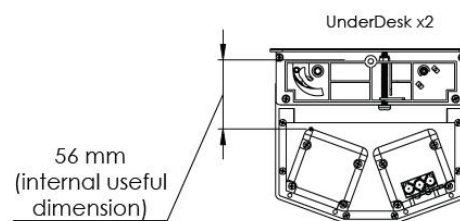

WingsPremium 3

Base devices (UnderDesk) variants

Size	Devices dimension
	L (mm)
3	233,50