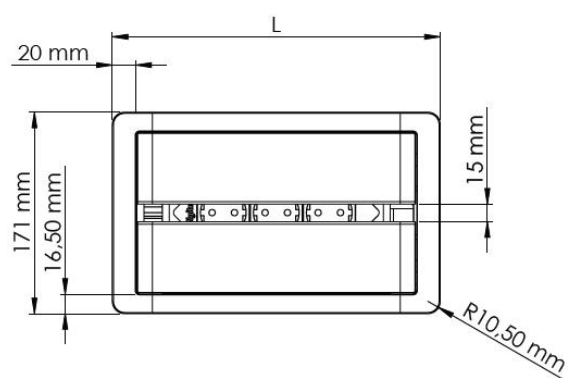

WingsPremium 3

Base devices (UnderDesk) variants

Size	Devices dimension
	L (mm)
3	233,50