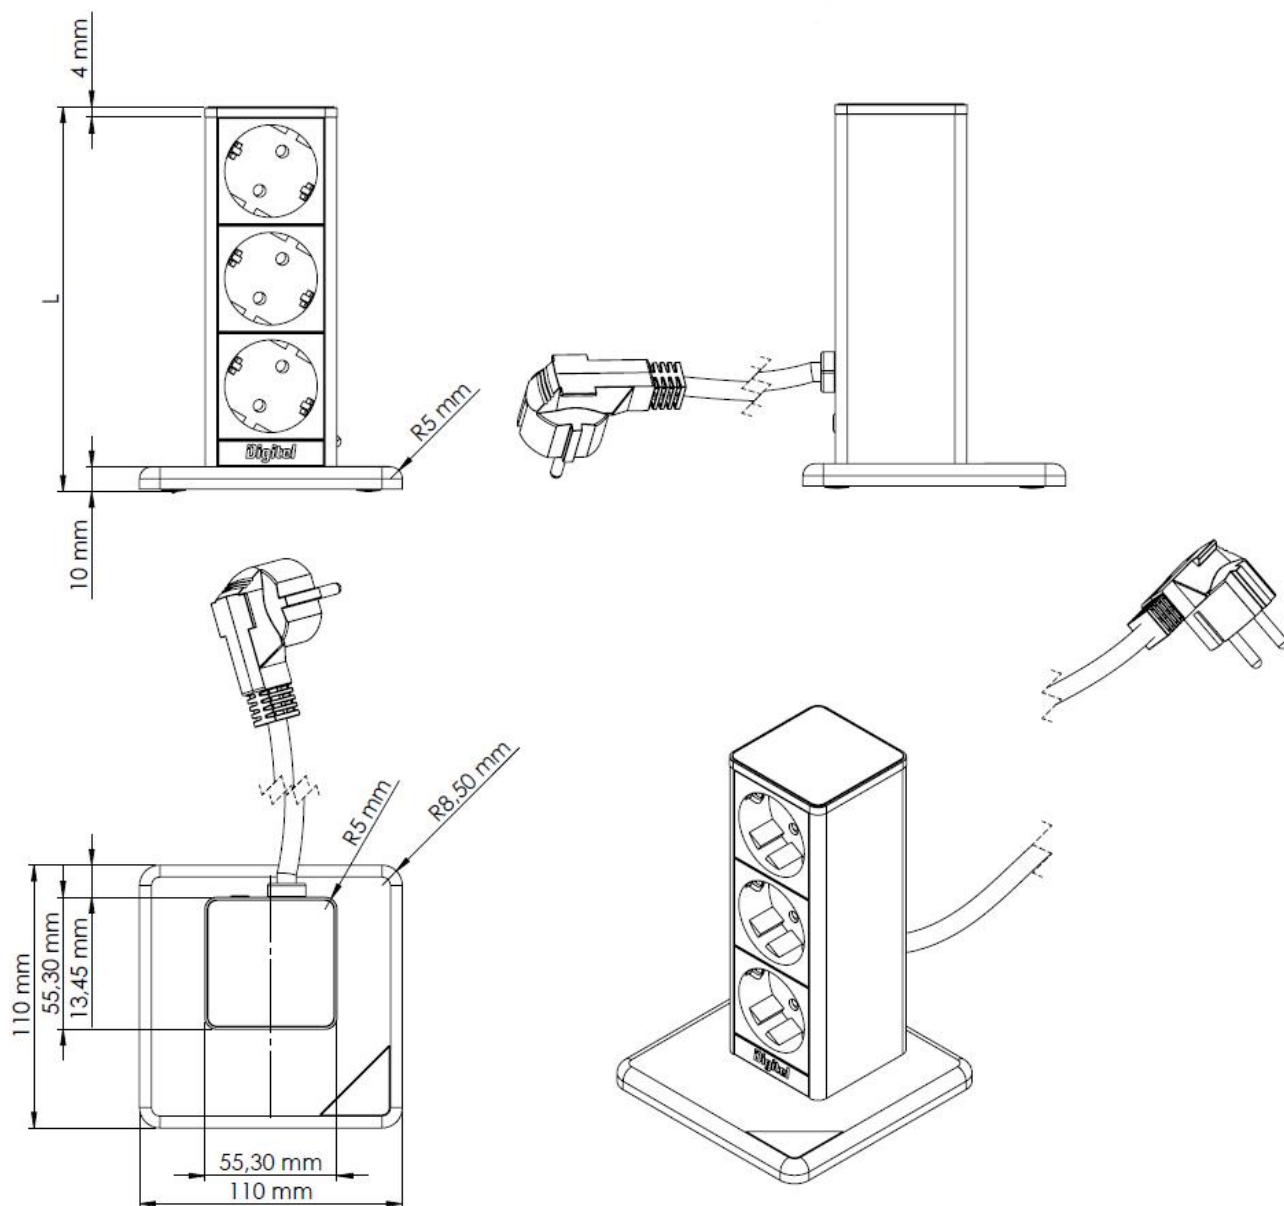

StandUp 3

Number of modules	Devices dimension
	L (mm)
3	161