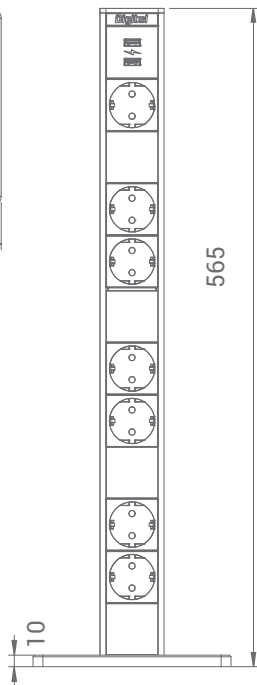

Height:
565mm

Cable length:
400mm with
Wieland connector

Material:
Aluminum
Plastic
Stainless steel

With 8 working
modules

Power sockets

- Type F
- Type J
- Type L
- Multistandard
- Type E
- Type B
- Type K
(only white)
- Type G

USB charger 2 port

Height:
200mm

Cable length:
400mm with Wieland
connector

Material:
Aluminum
Plastic
Stainless steel

Power sockets

Type F
Type J
Type L
Multistandard
Type E
Type B
Type K
(only white)
Type G