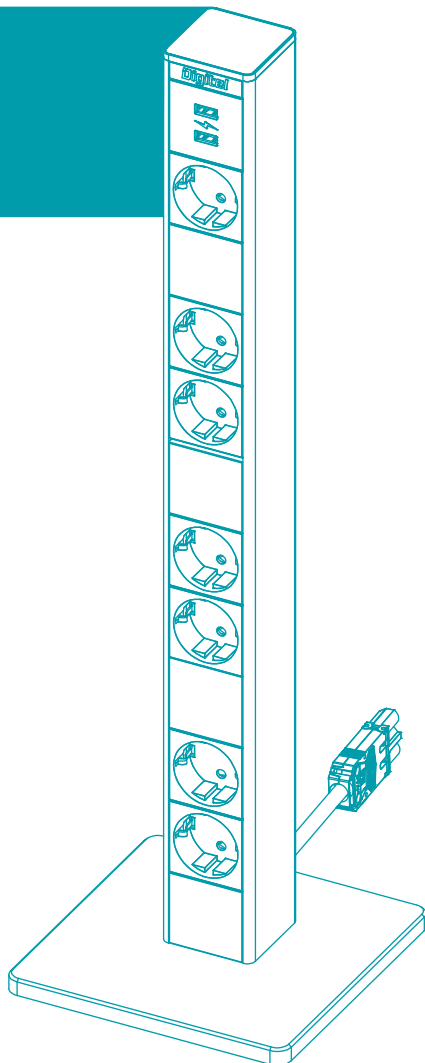

Height:
565mm

Cable length:
400mm with
Wieland connector

Material:
Aluminum
Plastic
Stainless steel

With 8 working
modules

Power sockets

- Type F
- Type J
- Type L
- Multistandard
- Type E
- Type B
- Type K
(only white)
- Type G

USB charger 2 port

Height:
200mm

Cable length:
400mm with Wieland
connector

Material:
Aluminum
Plastic
Stainless steel

Power sockets

Type F
Type J
Type L
Multistandard
Type E
Type B
Type K
(only white)
Type G