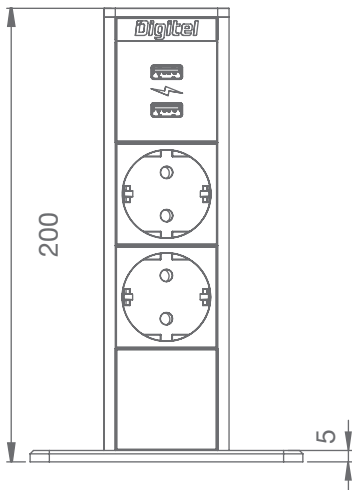

Height:
565mm

Cable length:
400mm with
Wieland connector

Material:
Aluminum
Plastic
Stainless steel

With 8 working
modules

Power sockets

- Type F
- Type J
- Type L
- Multistandard
- Type E
- Type B
- Type K
(only white)
- Type G

USB charger 2 port

Height:
200mm

Cable length:
400mm with Wieland
connector

Material:
Aluminum
Plastic
Stainless steel

Power sockets

Type F
Type J
Type L
Multistandard
Type E
Type B
Type K
(only white)
Type G