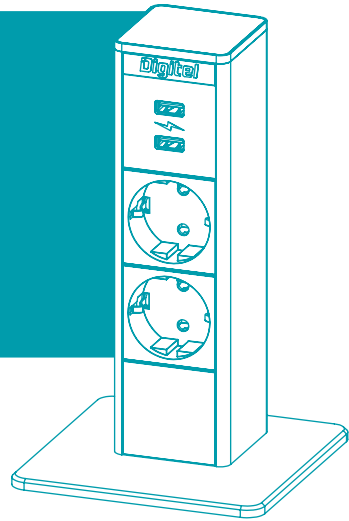

Height:
565mm

Cable length:
400mm with
Wieland connector

Material:
Aluminum
Plastic
Stainless steel

With 8 working
modules

Power sockets

- Type F
- Type J
- Type L
- Multistandard
- Type E
- Type B
- Type K
(only white)
- Type G

USB charger 2 port

Height:
200mm

Cable length:
400mm with Wieland
connector

Material:
Aluminum
Plastic
Stainless steel

Power sockets

Type F
Type J
Type L
Multistandard
Type E
Type B
Type K
(only white)
Type G