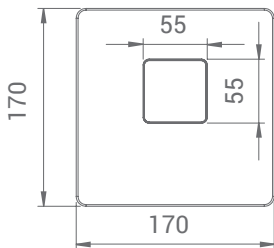

Height:
565mm

Cable length:
400mm with
Wieland connector

Material:
Aluminum
Plastic
Stainless steel

With 8 working
modules

Power sockets

- Type F
- Type J
- Type L
- Multistandard
- Type E
- Type B
- Type K
(only white)
- Type G

USB charger 2 port

Height:
200mm

Cable length:
400mm with Wieland
connector

Material:
Aluminum
Plastic
Stainless steel

Power sockets

Type F
Type J
Type L
Multistandard
Type E
Type B
Type K
(only white)
Type G