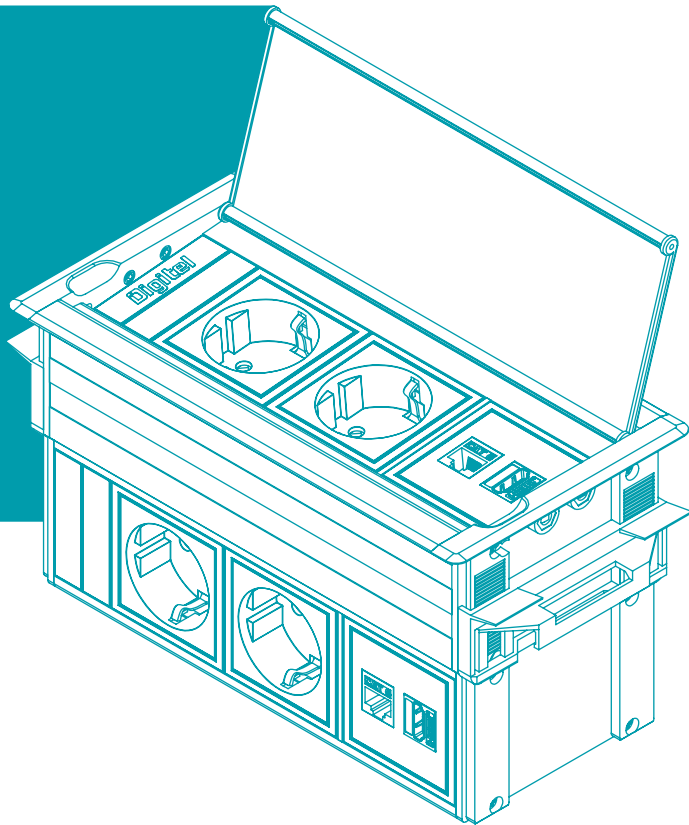

Length:

Lmin = 94mm

Lmax = 256mm

Dimension is changing
in a step of 53,2mm

Installation opening:

93xL+1mm

Table thickness:

Max 60mm

Material:

Aluminum

Plastic

Power sockets

Type F

Type J

Type L

Type E

Type B

Type K (only white)

Type G

Multistandard

Communications without cable

RJ CAT 6

USB

HDMI

Communications with cable

Audio

RJ CAT6

VGA

DP port

USB charger 2 port

Cable carrier