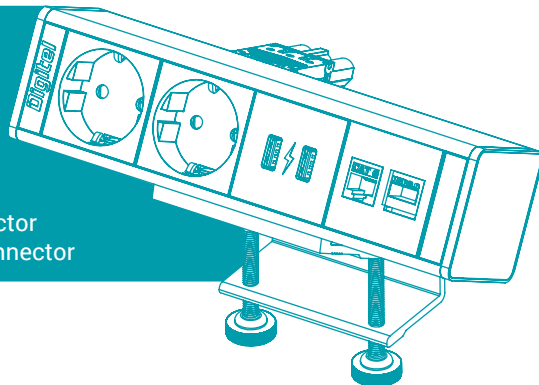

**Length:**

Lmin = 120,5mm

Lmax = 300,5mm

Dimension is changing  
in a step of 45mm**Material:**

Aluminum

Plastic

Stainless steel

**Power sockets**

(half of the carriers are  
located between the plugs)**Communications without cable**

RJ CAT 6

USB

HDMI

**Communications with cable**

Audio

RJ CAT6

VGA

DP port

**USB charger 2 port**

The standard cable length is 400 mm

The standard cable length is 400 mm

Table thickness:  
min 8mm  
max 28mm

Table thickness:  
min 8mm  
max 36mm