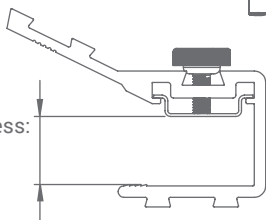

(half of the carriers are  
located between the plugs)**Communications without cable**

RJ CAT 6

USB

HDMI

**Communications with cable**

Audio

RJ CAT6

VGA

DP port

**USB charger 2 port**

The standard cable length is 400 mm

The standard cable length is 400 mm

Table thickness:  
min 8mm  
max 28mm

Table thickness:  
min 8mm  
max 36mm