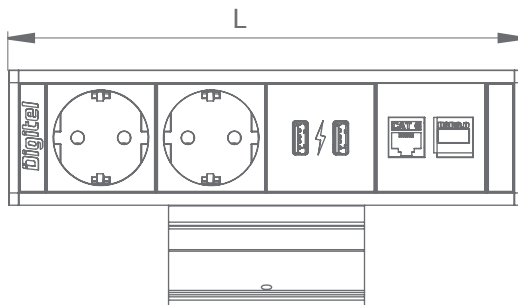

**Length:**

Lmin = 120,5mm

Lmax = 300,5mm

Dimension is changing  
in a step of 45mm**Material:**

Aluminum

Plastic

Stainless steel

**Power sockets**

(half of the carriers are  
located between the plugs)**Communications without cable**

RJ CAT 6

USB

HDMI

**Communications with cable**

Audio

RJ CAT6

VGA

DP port

**USB charger 2 port**

The standard cable length is 400 mm

The standard cable length is 400 mm

Table thickness:  
min 8mm  
max 28mm

Table thickness:  
min 8mm  
max 36mm