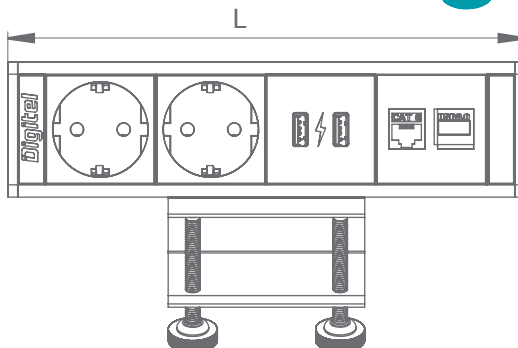

**Length:**

Lmin = 120,5mm

Lmax = 300,5mm

Dimension is changing  
in a step of 45mm**Material:**

Aluminum

Plastic

Stainless steel

**Power sockets**

Type F

Type J

Type L

Type E

Type B

Type K (only white)

Type G (half of the carriers  
are located between the  
plugs)

Multistandard

(half of the carriers are  
located between the plugs)**Communications without cable**

RJ CAT 6

USB

HDMI

**Communications with cable**

Audio

RJ CAT6

VGA

DP port

**USB charger 2 port**

The standard cable length is 400 mm

The standard cable length is 400 mm

Table thickness:  
min 8mm  
max 28mm

Table thickness:  
min 8mm  
max 36mm