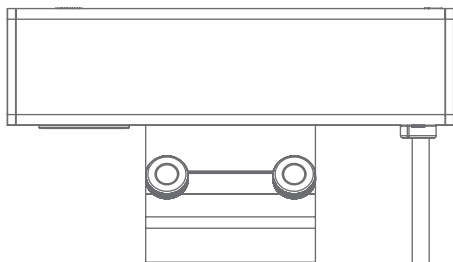

**Length:**

Lmin = 120,5mm

Lmax = 300,5mm

Dimension is changing  
in a step of 45mm**Material:**

Aluminum

Plastic

Stainless steel

**Power sockets**

(half of the carriers are  
located between the plugs)**Communications without cable**

RJ CAT 6

USB

HDMI

**Communications with cable**

Audio

RJ CAT6

VGA

DP port

**USB charger 2 port**

The standard cable length is 400 mm

The standard cable length is 400 mm

Table thickness:  
min 8mm  
max 28mm

Table thickness:  
min 8mm  
max 36mm