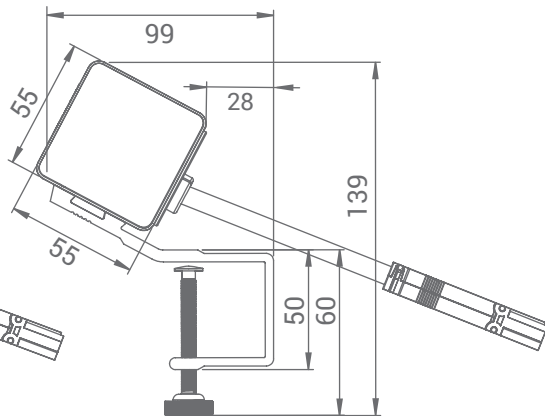

**Length:**

Lmin = 120,5mm

Lmax = 300,5mm

Dimension is changing  
in a step of 45mm**Material:**

Aluminum

Plastic

Stainless steel

**Power sockets**

(half of the carriers are  
located between the plugs)**Communications without cable**

RJ CAT 6

USB

HDMI

**Communications with cable**

Audio

RJ CAT6

VGA

DP port

**USB charger 2 port**

The standard cable length is 400 mm

The standard cable length is 400 mm

Table thickness:  
min 8mm  
max 28mm

Table thickness:  
min 8mm  
max 36mm