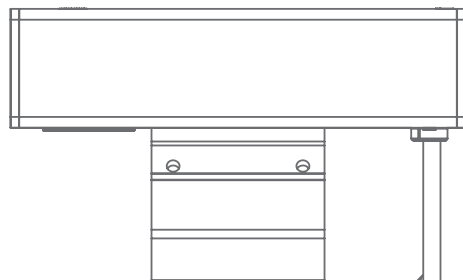

**Length:**

Lmin = 120,5mm

Lmax = 300,5mm

Dimension is changing  
in a step of 45mm**Material:**

Aluminum

Plastic

Stainless steel

**Power sockets**

(half of the carriers are  
located between the plugs)**Communications without cable**

RJ CAT 6

USB

HDMI

**Communications with cable**

Audio

RJ CAT6

VGA

DP port

**USB charger 2 port**

The standard cable length is 400 mm

The standard cable length is 400 mm

Table thickness:  
min 8mm  
max 28mm

Table thickness:  
min 8mm  
max 36mm