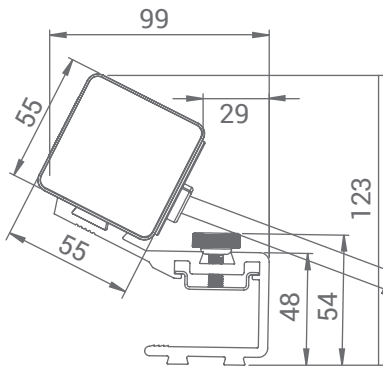

**Length:**

Lmin = 120,5mm

Lmax = 300,5mm

Dimension is changing  
in a step of 45mm**Material:**

Aluminum

Plastic

Stainless steel

**Power sockets**

(half of the carriers are  
located between the plugs)**Communications without cable**

RJ CAT 6

USB

HDMI

**Communications with cable**

Audio

RJ CAT6

VGA

DP port

**USB charger 2 port**

The standard cable length is 400 mm

The standard cable length is 400 mm

Table thickness:  
min 8mm  
max 28mm

Table thickness:  
min 8mm  
max 36mm