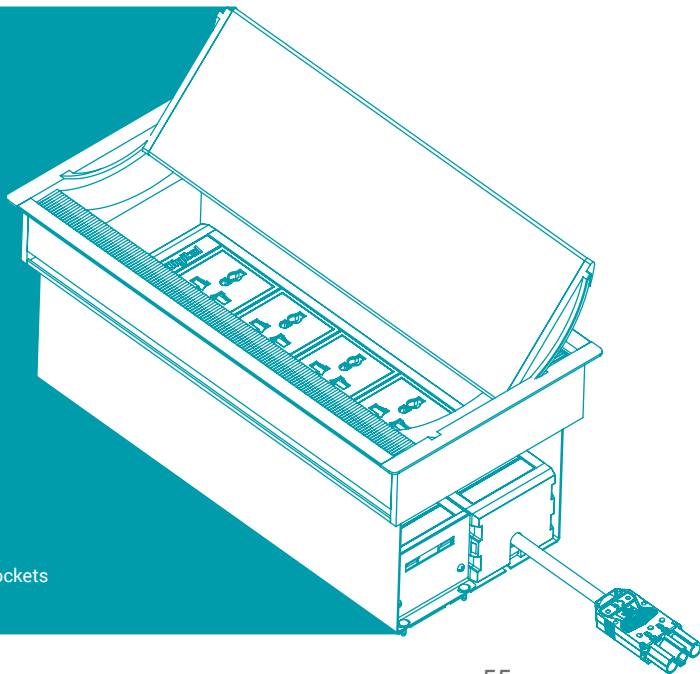

Length:

L1 = (248)(348)(448)mm

Cable length:

With UPD 400mm

With Extra power 250mm

Depth:

120-150-170mm

Installation opening:

156x235mm (Min)

156x2335mm (Mid)

156x435mm (Max)

Material:

Aluminum

Plastic

Conference can have:

Extra Power (1) only power sockets

UPD (2)