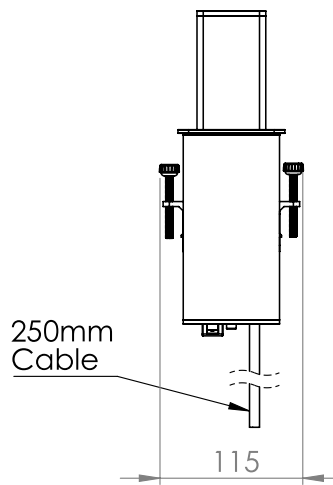

DIGITel
within easy reach

POP UP

push and plug

POWER CHARACTERISTICS:

Voltage: 250V
Amperage: 16A
Power connector: Cable HO5VV - F, 3x1,5mm²
 EPN 1104/EPN 1114 (Wieland m/f) - 250mm
Frequency: 50-60Hz
Temperature: 0 – 40°C
Relative Humidity: 0 – 95°C (no condensing)
Protection: IP 44

MOUNTING

Mounting is achieved by snapping holders in the device slots, and then tightening with provided Alan key - it can accommodate a desk thickness of between 10mm and 50mm.

DIMENSION:

L = od 95 do 257mm

COLOR

Black
White

Power outlet (Schuko) 45x45

Power outlet (IT)

Power outlet (UK) 45x45

USB charger 4A 2-ports

Power outlet (CH) 45x45

Power outlet (USA) 45x45

Power outlet (DK) 45x45

Power outlet Universal 45x45

Power outlet (FR) 45x45

RJ45 Cat6