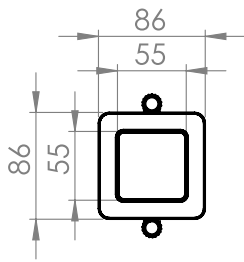

DIGITel
within easy reach

POP UP

push and plug

POWER CHARACTERISTICS:

Voltage: 250V
Amperage: 16A
Power connector: Cable HO5VV - F, 3x1,5mm²
 EPN 1104/EPN 1114 (Wieland m/f) - 250mm
Frequency: 50-60Hz
Temperature: 0 – 40°C
Relative Humidity: 0 – 95°C (no condensing)
Protection: IP 44

MOUNTING

Mounting is achieved by snapping holders in the device slots, and then tightening with provided Alan key - it can accommodate a desk thickness of between 10mm and 50mm.

DIMENSION:

L = od 95 do 257mm

COLOR

Black
White

Power outlet (Schuko) 45x45

Power outlet (IT)

Power outlet (UK) 45x45

USB charger 4A 2-ports

Power outlet (CH) 45x45

Power outlet (USA) 45x45