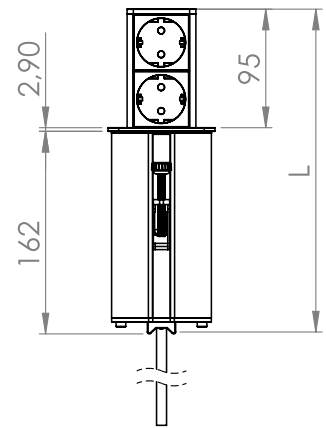

DIGITel
within easy reach

POP UP

push and plug

POWER CHARACTERISTICS:

Voltage: 250V
Amperage: 16A
Power connector: Cable HO5VV - F, 3x1,5mm²
 EPN 1104/EPN 1114 (Wieland m/f) - 250mm
Frequency: 50-60Hz
Temperature: 0 – 40°C
Relative Humidity: 0 – 95°C (no condensing)
Protection: IP 44

MOUNTING

Mounting is achieved by snapping holders in the device slots, and then tightening with provided Alan key - it can accommodate a desk thickness of between 10mm and 50mm.

DIMENSION:

L = od 95 do 257mm

COLOR

Black
White

Power outlet (Schuko) 45x45

Power outlet (IT)

Power outlet (UK) 45x45

USB charger 4A 2-ports

Power outlet (CH) 45x45

Power outlet (USA) 45x45