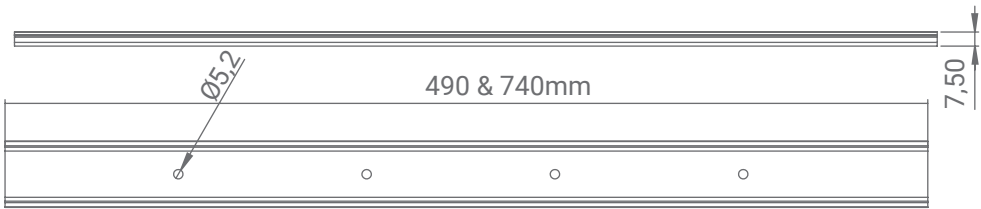

CARRY

Carry is designed to be a slim, simple and easy to use cable carrying solution. It consists of a 49 or 74cm aluminum rail available with single or double sided clips. UPD, UPD Base, or UPD Legs can be easily attached to this system

RECOMMENDED FOR

Workspace: executive office, open space office, meeting rooms

Black plastic holder - dimensions of the holder when its mounted.

Black plastic holder - dimensions of the holder when not mounted.

- Aluminum rail
- Nature
- Dimensions of rail can be 490 and 740 mm

Product code	Plastic holder	Aluminum rail	Weight	Price €
4221	Double-sided clasp 6 pcs	0,74 m	450 gr	24
4222	One-sided clasp 6 pcs	0,74 m	400 gr	18
4504	Double-sided clasp 4 pcs	0,49 m	300 gr	16
4505	One-sided clasp 4 pcs	0,49 m	270 gr	12
4223	One-side clasp 1 pcs (single)	no Al rail	25 gr	3
4224	Double-side clasp 1 pcs (double)	no Al rail	35 gr	4