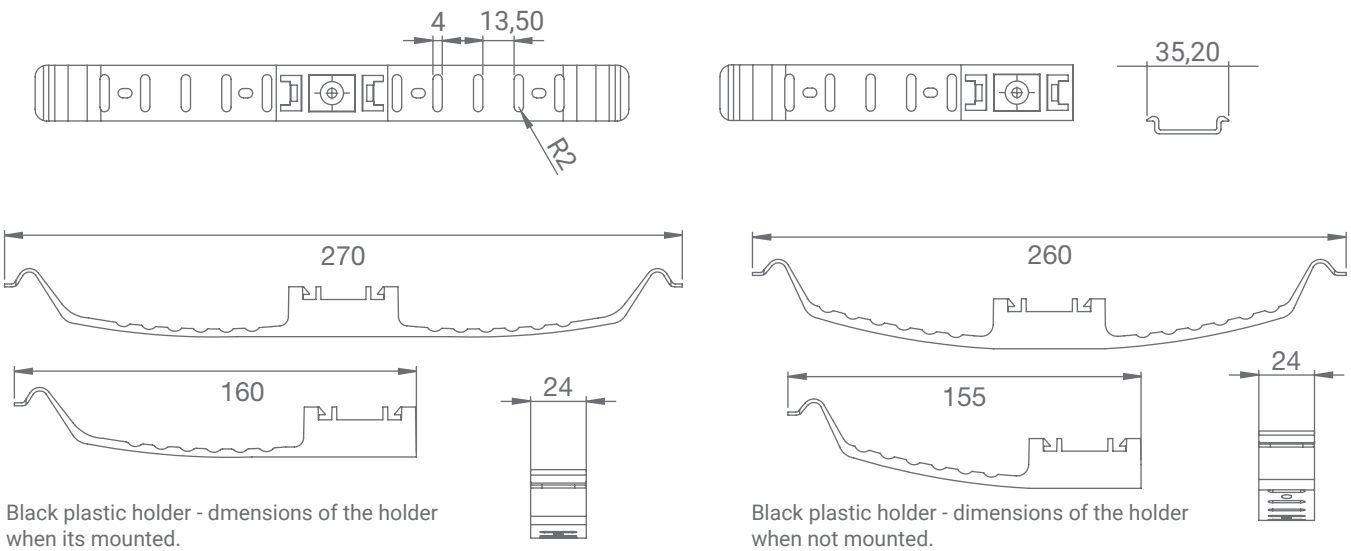

CARRY

Carry is designed to be a slim, simple and easy to use cable carrying solution. It consists of a 49 or 74cm aluminum rail available with single or double sided clips. UPD, UPD Base, or UPD Legs can be easily attached to this system

RECOMMENDED FOR

Workspace: executive office, open space office, meeting rooms

Black plastic holder - dimensions of the holder when its mounted.

Black plastic holder - dimensions of the holder when not mounted.

- Aluminum rail
- Nature
- Dimensions of rail can be 490 and 740 mm

Product code	Plastic holder	Aluminum rail	Weight	Price €
4221	Double-sided clasp 6 pcs	0,74 m	450 gr	24
4222	One-sided clasp 6 pcs	0,74 m	400 gr	18
4504	Double-sided clasp 4 pcs	0,49 m	300 gr	16
4505	One-sided clasp 4 pcs	0,49 m	270 gr	12
4223	One-side clasp 1 pcs (single)	no Al rail	25 gr	3
4224	Double-side clasp 1 pcs (double)	no Al rail	35 gr	4